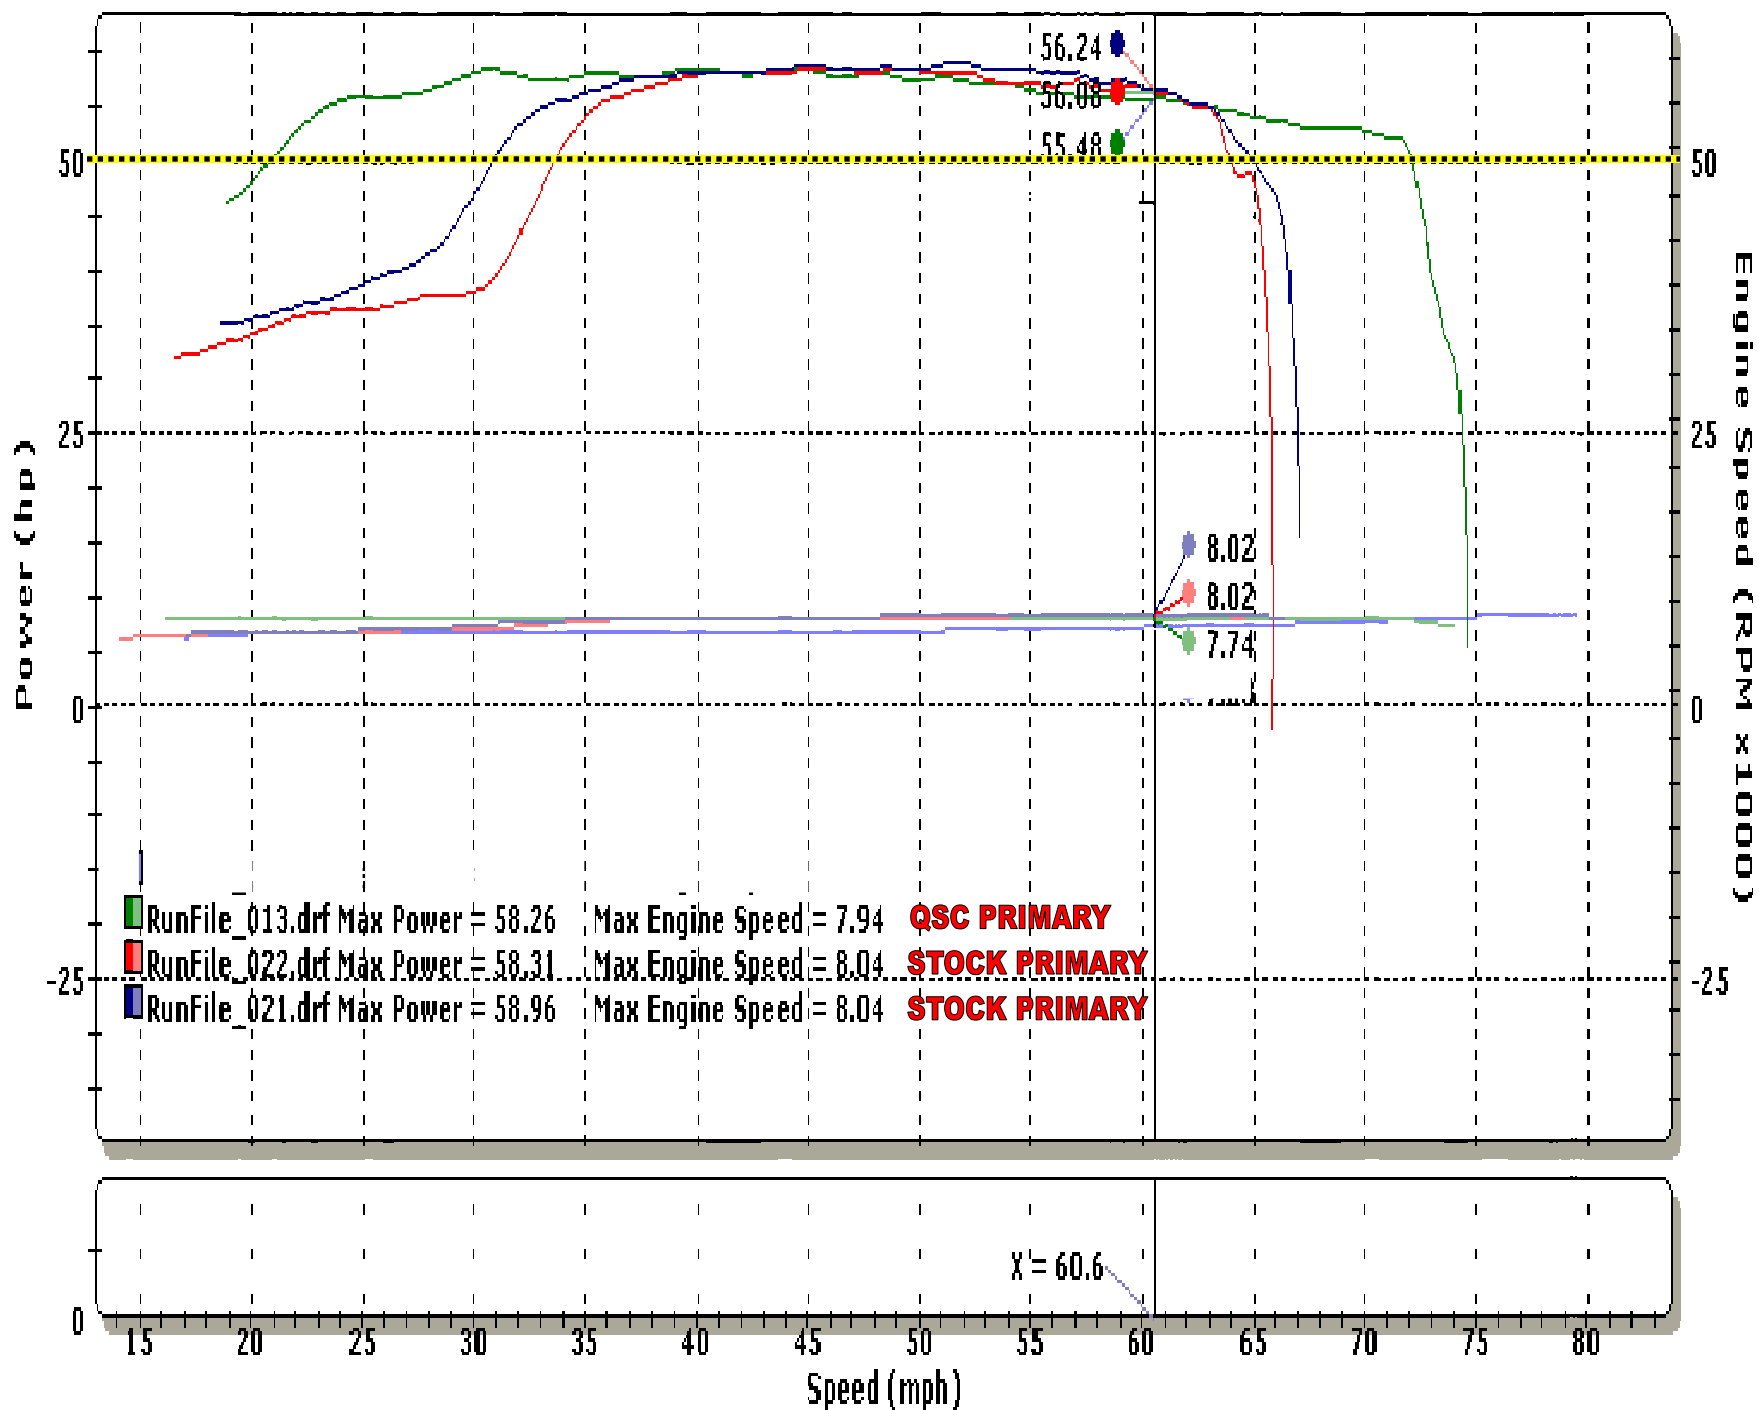

Straightline Performance - 15250 Hornsby St Forest Lake, MN 55025 - 651-466-0212

940 Flint engine w/ QSC Primary vs Stock